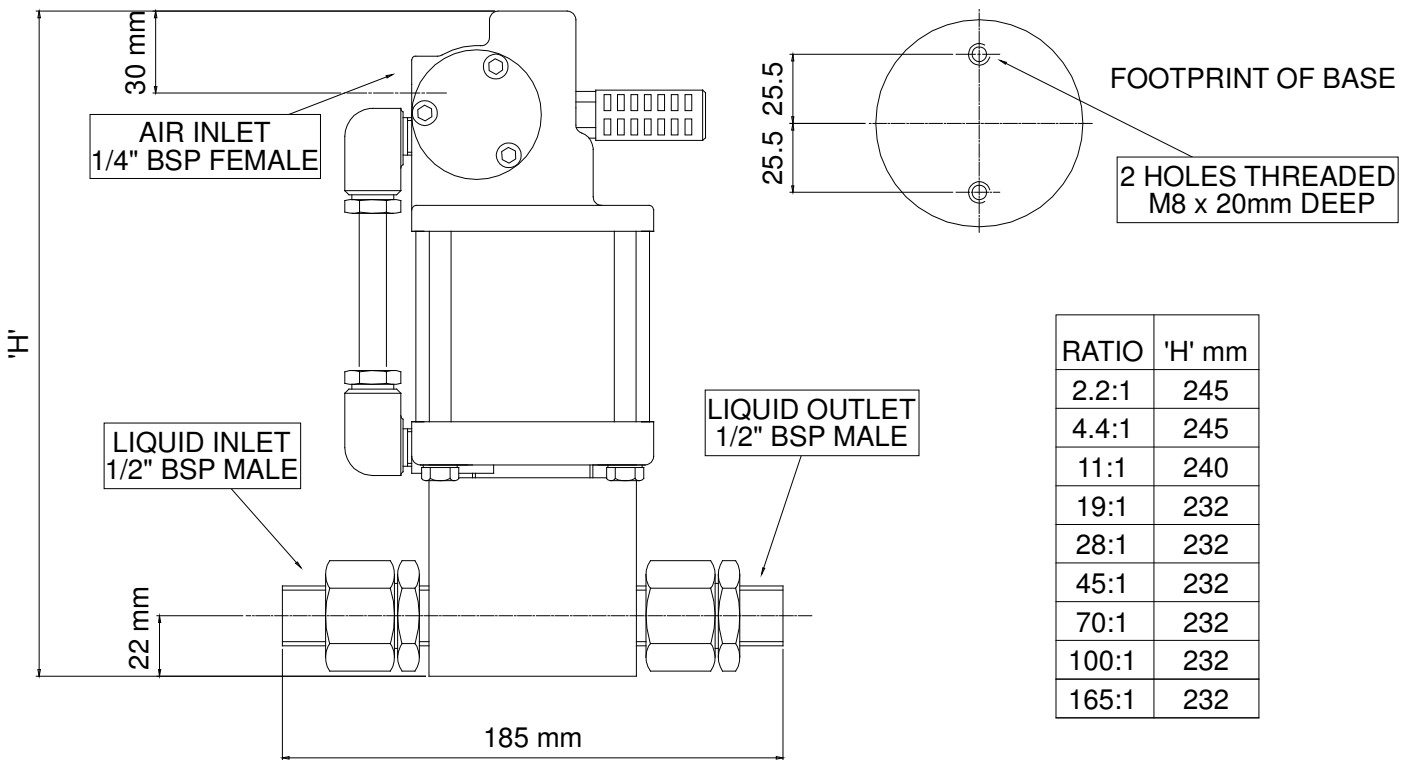

Trojan Type - 'J'

The smallest pump in the **Trojan** range, the **Type 'J'** is ideal for the smaller capacity applications. These air-operated pumps, are principally designed for pressure testing application but are also used by many OEM customers. The **Trojan Type 'J'** range, offers:

- Nine ratios ranging from 14 bar to 1,095 bar.
 - Volume outputs from 0.4 to 14 litres/minute.
 - Minimum air pressure required to start standard pump will be up to 1 bar.
 - Low pressure running version available.
 - Available in portable pressure test packages.
 - Stainless steel wetted parts
 - Suitable for pumping water, oil and a wide range of fluids.
 - Automatic stall against a closed outlet with no air consumption, automatic re-start.
 - ATEX II, Cat. 2, GD T5
- Powered by any fixed or portable compressed air source up to 8 bar.
 - Infinitely variable capacity and discharge pressure by simple regulation of air supply.

RATIO 1:	2.2	4.4	11	19	28	45	70	100	165
OUTPUT/CYCLE CC	48	48	19	10	7.5	4.5	3.0	2.1	1.3
MAXIMUM FREE FLOW litres/minute	10	14	5	3.2	2.4	1.4	0.9	0.6	0.4
MAX OUTPUT PRESSURE (BAR) (With an air supply of 7 bar)	14	29	73	126	185	290	465	665	1095

Trojan Type - 'J' Pump Dimensions.

The Trojan Type 'J' can also be supplied in the form of a complete, ready to use Powerpack.
Contact your supplier for more details.

Trojan Type 'J' Portable Powerpack.