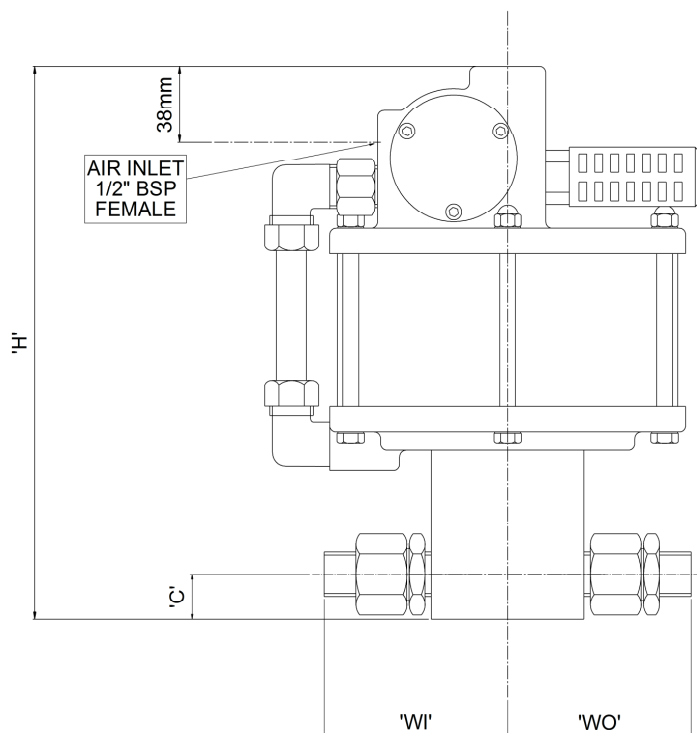

# Trojan Type 'M'

Trojan Type - 'M'

The Trojan Type 'M' air driven pumps, are a tried and tested series of units designed to deliver a wide range of fluids to pressures up to 2660 bar. The range features

- 12 models ranging from 29 bar to 2,660 bar.
  - Volume outputs from 0 to 37 litres/minute.
  - Minimum air pressure required to start pump will be up to 1 bar.
  - Low pressure running version available.
  - Available in portable pressure test packages.
  - Stainless steel wetted parts
  - Suitable for pumping water, oil and a wide range of fluids.
  - Automatic stall against a closed outlet with no air consumption, automatic re-start.
  - ATEX II, Cat. 2, GD T5
- Powered by any fixed or portable compressed air source up to 8 bar.
  - Infinitely variable capacity and discharge pressure by simple regulation of air supply.

Trojan Type – 'M' RATIO 1:	4.4	9.9	13.8	17.6	28	38	53	79	114	159	256	400
OUTPUT/CYCLE CC	195	86	62	48	30	22	16	10	7	5	3	2
MAXIMUM FREE FLOW litres/minute	37	23	15	11	7.3	5.8	3.8	2.8	1.8	1.5	0.84	0.58
MAX. OUTPUT PRESSURE (BAR) (With an air supply of 7 bar)	29	65	90	115	185	250	350	525	755	1055	1700	2660

## Trojan Type 'M' Pump, Dimensions.

RATIO	'H' mm	'WI' mm	'WO' mm	'C' mm	LIQUID INLET	LIQUID OUTLET
4.4:1	311	120	116	28	1" BSP	3/4" BSP
9.9:1	303	114	110	28	1" BSP	3/4" BSP
13.8:1	292	114	110	28	1" BSP	3/4" BSP
17.6:1	284	110	92	28	3/4" BSP	1/2" BSP
28:1	279	110	92	28	3/4" BSP	1/2" BSP
38:1	276	110	92	28	3/4" BSP	1/2" BSP
53:1	262	92	92	22	1/2" BSP	1/2" BSP
79:1	262	92	92	22	1/2" BSP	1/2" BSP
114:1	262	92	92	22	1/2" BSP	1/2" BSP
159:1	262	92	92	22	1/2" BSP	1/2" BSP
256:1	262	92	104	22	1/2" BSP	3/4" UNF fem.
400:1	268	92	104	22	1/2" BSP	3/4" UNF fem.