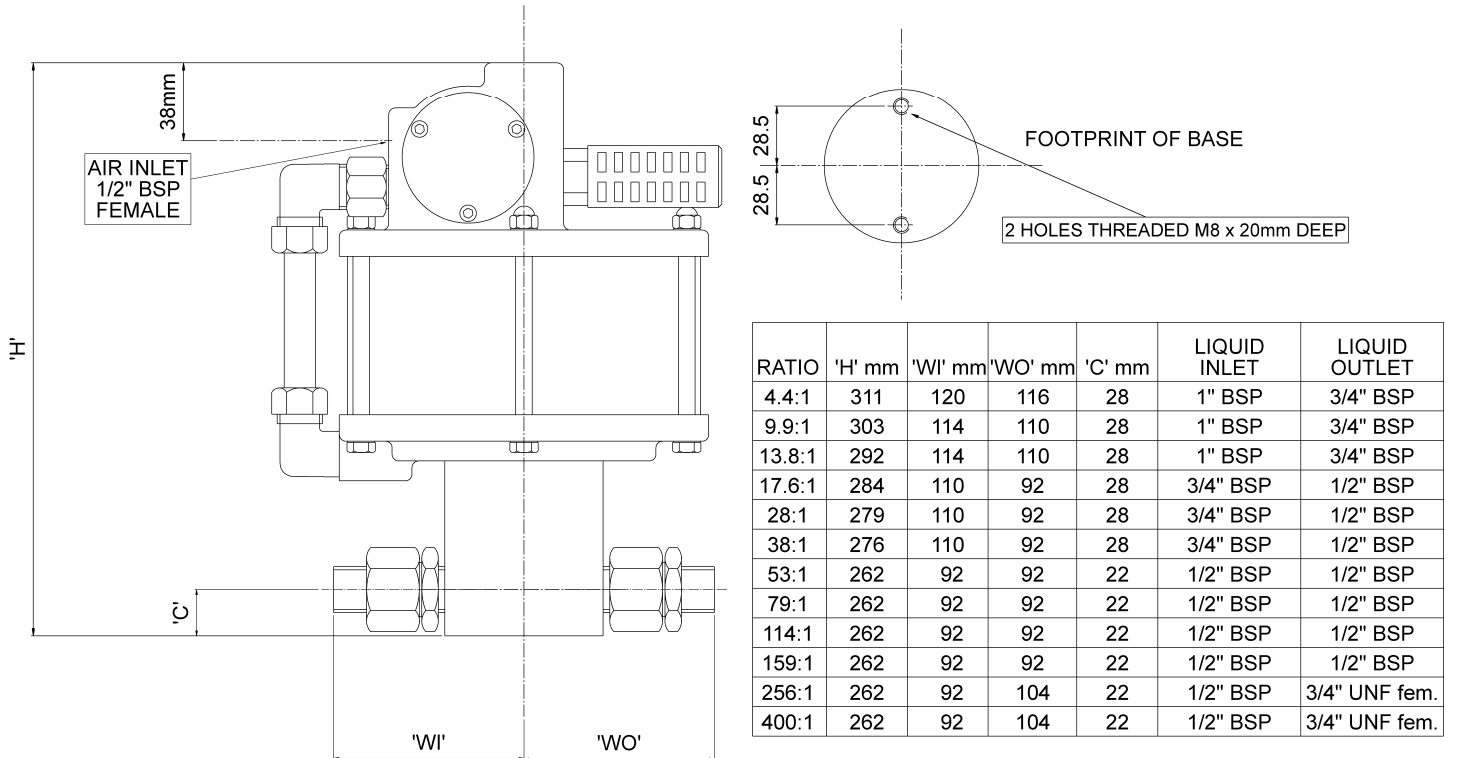

Trojan Type 'M' Pump, Dimensions.