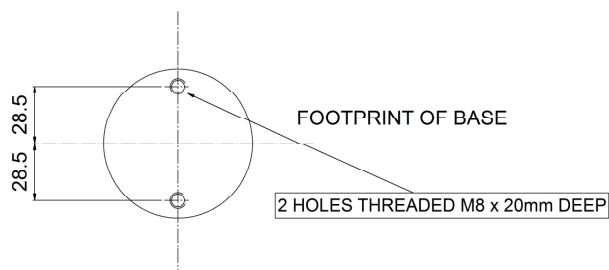

Trojan Type – 'M' RATIO 1:	4.4	9.9	13.8	17.6	28	38	53	79	114	159	256	400
OUTPUT/CYCLE CC	195	86	62	48	30	22	16	10	7	5	3	2
MAXIMUM FREE FLOW litres/minute	37	23	15	11	7.3	5.8	3.8	2.8	1.8	1.5	0.84	0.58
MAX. OUTPUT PRESSURE (BAR) (With an air supply of 7 bar)	29	65	90	115	185	250	350	525	755	1055	1700	2660

## Trojan Type 'M' Pump, Dimensions.

RATIO	'H' mm	'WI' mm	'WO' mm	'C' mm	LIQUID INLET	LIQUID OUTLET
4.4:1	311	120	116	28	1" BSP	3/4" BSP
9.9:1	303	114	110	28	1" BSP	3/4" BSP
13.8:1	292	114	110	28	1" BSP	3/4" BSP
17.6:1	284	110	92	28	3/4" BSP	1/2" BSP
28:1	279	110	92	28	3/4" BSP	1/2" BSP
38:1	276	110	92	28	3/4" BSP	1/2" BSP
53:1	262	92	92	22	1/2" BSP	1/2" BSP
79:1	262	92	92	22	1/2" BSP	1/2" BSP
114:1	262	92	92	22	1/2" BSP	1/2" BSP
159:1	262	92	92	22	1/2" BSP	1/2" BSP
256:1	262	92	104	22	1/2" BSP	3/4" UNF fem.
400:1	268	92	104	22	1/2" BSP	3/4" UNF fem.