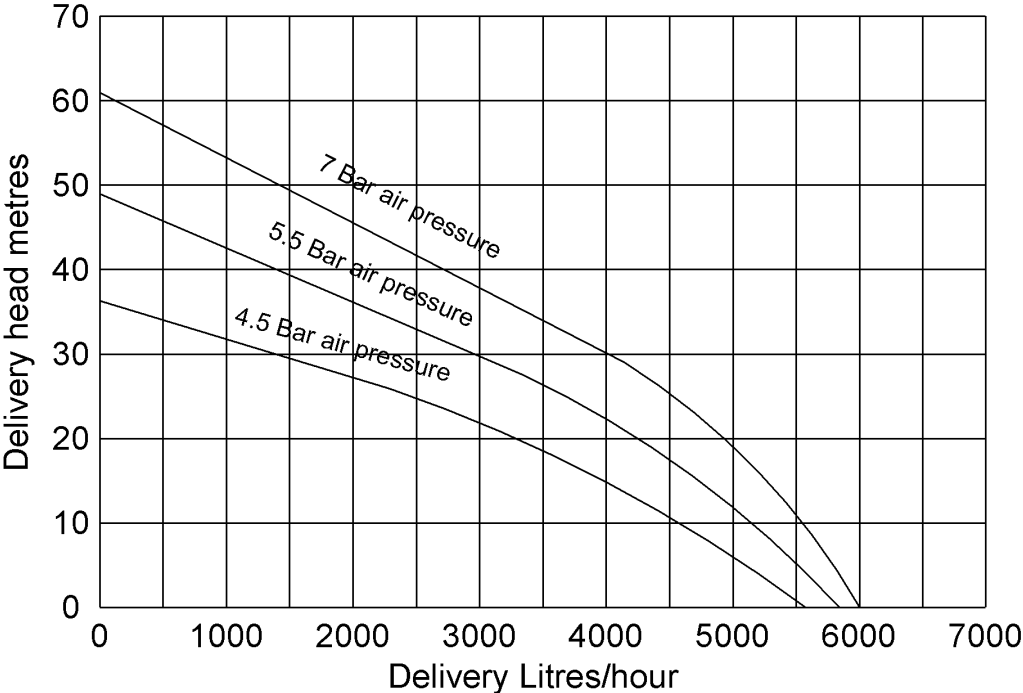

Trojan Type 'G' OUTPUT GRAPH

Hydraulic Pneumatic Services Ltd,
Unit 17, King Street Trading Estate,
Middlewich, Cheshire, UK, CW10 9LF. (UK)
Tel: +44 (0)1606 835725
Web: www.trojanpumps.com