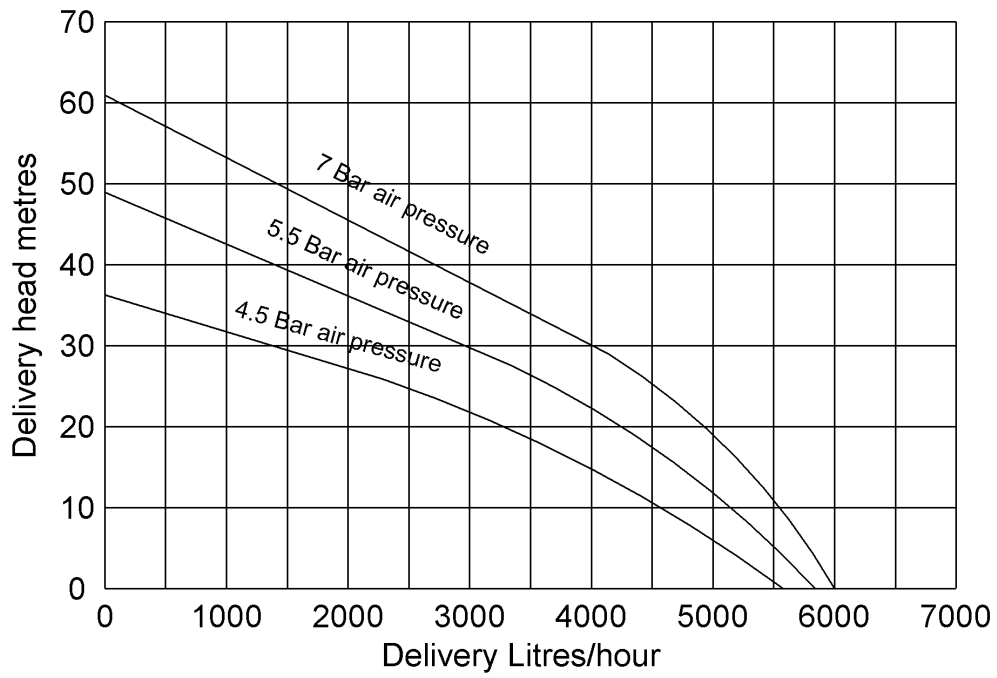

THE TROJAN Type 'G'

(HPS Ghurka Pump)

Compressed-Air Operated
Self-Priming 1:1 Ratio
Hydraulic Pump

Bronze/Stainless Steel/
Aluminium construction

Available in Single or
Double Acting versions.
(Single Acting shown)

ATEX II, Cat. 2, GD T5

S/A GHURKA (Trojan Type 'G') OUTPUT GRAPH

For double acting pump multiply output flow by 1.8

Hydraulic Pneumatic Services Ltd, Unit 17, King Street Trading Estate,
 Middlewich, Cheshire, UK, CW10 9LF. (UK)
 Tel: +44 (0)1606 835725 Fax: +44 (0)1606737358 Web: www.madan.uk.com