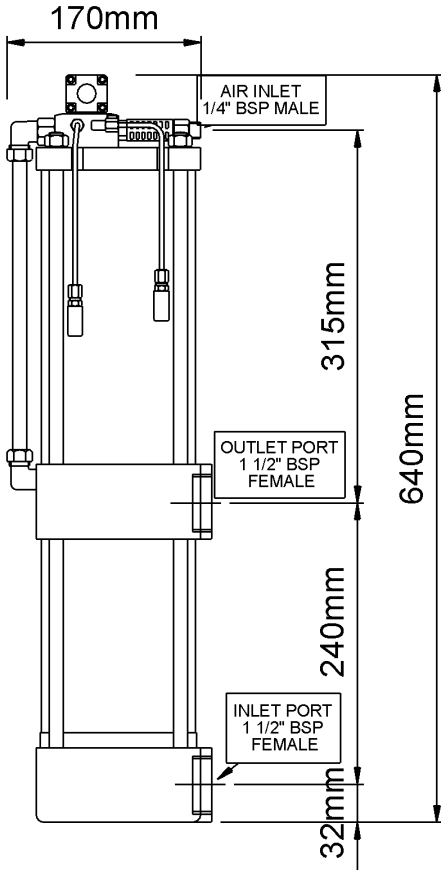

THE TROJAN Type 'G'

(HPS Ghurka Pump)

Compressed-Air Operated
Self-Priming 1:1 Ratio
Single Acting Hydraulic
Pump

Aluminium/Stainless Steel/
Brass/Nitrile construction

ATEX  II 2G Ex h IIC T5 Gb
II 2D Ex h IIC T100°C Db

Trojan Type 'G' OUTPUT GRAPH

Hydraulic Pneumatic Services Ltd,
Unit 17, King Street Trading Estate,
Middlewich, Cheshire, UK, CW10 9LF. (UK)
Tel: +44 (0)1606 835725
Web: www.trojanpumps.com