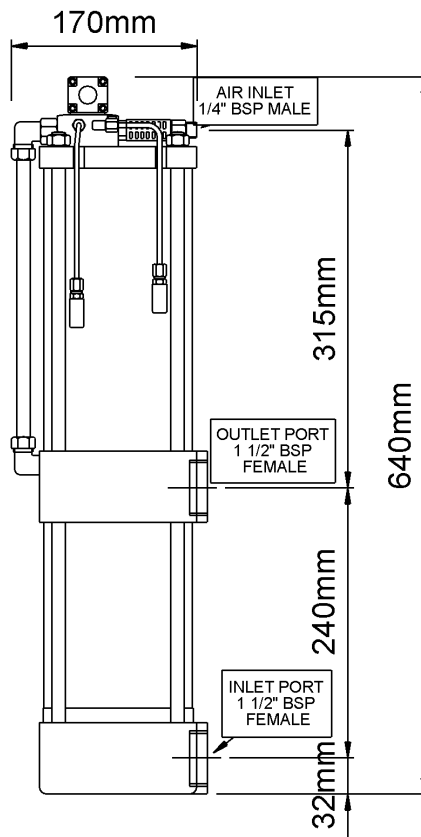

THE TROJAN Type 'G'

(HPS Ghurka Pump)

Compressed-Air Operated
Self-Priming 1:1 Ratio
Hydraulic Pump

Bronze/Stainless Steel/
Aluminium construction

Available in Single or
Double Acting versions.
(Single Acting shown)

ATEX II, Cat. 2, GD T5

S/A GHURKA (Trojan Type 'G') OUTPUT GRAPH

For double acting pump multiply output flow by 1.8

Hydraulic Pneumatic Services Ltd, Unit 17, King Street Trading Estate,
 Middlewich, Cheshire, UK, CW10 9LF. (UK)
 Tel: +44 (0)1606 835725 Fax: +44 (0)1606737358 Web: www.madan.uk.com