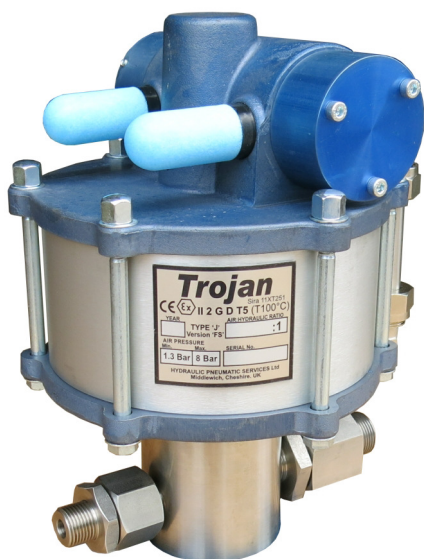

# Trojan Type 'M'

## Trojan Type - 'M'

The Trojan Type 'M' air driven pumps, are a tried and tested series of units designed to deliver a wide range of fluids to pressures up to 3,040 bar. The range features

- 12 models ranging from 29 bar to 3,040 bar.
- Volume outputs from 0 to 37 litres/minute.
- Minimum air pressure required to start pump will be up to 1 bar.
- Low pressure running version available.
- Available in portable pressure test packages.
- Stainless steel wetted parts
- Suitable for pumping water, oil and a wide range of fluids.
- Automatic stall against a closed outlet with no air consumption, automatic re-start.

- ATEX  II 2G Ex h IIC T5 Gb  
 II 2D Ex h IIC T100°C Db

- Powered by any fixed or portable compressed air source up to 8 bar.
- Infinitely variable capacity and discharge pressure by simple regulation of air supply.