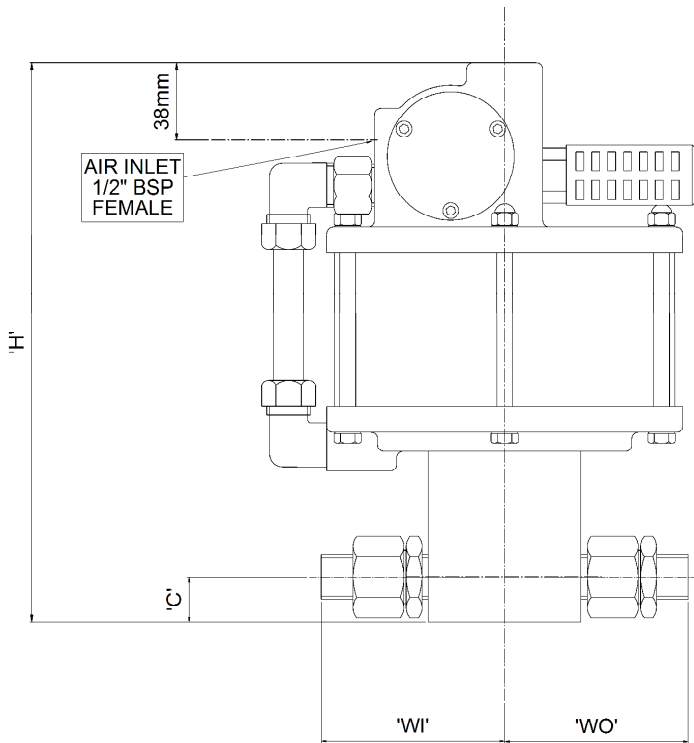

## Trojan Type - 'M'

The Trojan Type 'M' air driven pumps, are a tried and tested series of units designed to deliver a wide range of fluids to pressures up to 3,040 bar. The range features

- 12 models ranging from 29 bar to 3,040 bar.
- Volume outputs from 0 to 37 litres/minute.
- Minimum air pressure required to start pump will be up to 1 bar.
- Low pressure running version available.
- Available in portable pressure test packages.
- Stainless steel wetted parts
- Suitable for pumping water, oil and a wide range of fluids.
- Automatic stall against a closed outlet with no air consumption, automatic re-start.

- ATEX  II 2G Ex h IIC T5 Gb  
 II 2D Ex h IIC T100°C Db

- Powered by any fixed or portable compressed air source up to 8 bar.
- Infinitely variable capacity and discharge pressure by simple regulation of air supply.

Trojan Type – 'M' RATIO 1:	4.4	9.9	13.8	17.6	28	38	53	79	114	159	256	400
OUTPUT/CYCLE CC	195	86	62	48	30	22	16	10	7	5	3	2
MAXIMUM FREE FLOW litres/minute	37	23	15	11	7.3	5.8	3.8	2.8	1.8	1.5	0.84	0.58
OUTPUT PRESSURE (BAR) (With an air supply of 7 bar)	29	65	90	115	185	250	350	525	755	1055	1700	2660
MAX. OUTPUT PRESSURE (BAR) (With an air supply of 8 bar)	33	75	104	133	212	288	402	600	866	1208	1945	3040

# Trojan Type 'M' Pump, Dimensions.

RATIO	'H' mm	'WI' mm	'WO' mm	'C' mm	LIQUID INLET	LIQUID OUTLET
4.4:1	311	120	116	28	1" BSP	3/4" BSP
9.9:1	303	114	110	28	1" BSP	3/4" BSP
13.8:1	292	114	110	28	1" BSP	3/4" BSP
17.6:1	284	110	92	28	3/4" BSP	1/2" BSP
28:1	279	110	92	28	3/4" BSP	1/2" BSP
38:1	276	110	92	28	3/4" BSP	1/2" BSP
53:1	262	92	92	22	1/2" BSP	1/2" BSP
79:1	262	92	92	22	1/2" BSP	1/2" BSP
114:1	262	92	92	22	1/2" BSP	1/2" BSP
159:1	262	92	92	22	1/2" BSP	1/2" BSP
256:1	262	92	104	22	1/2" BSP	3/4" UNF fem.
400:1	268	92	104	22	1/2" BSP	3/4" UNF fem.