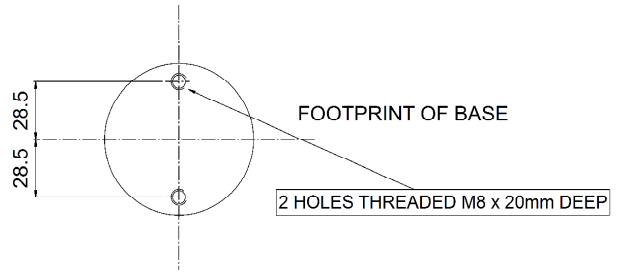

# Trojan Type 'M' Pump, Dimensions.

RATIO	'H' mm	'WI' mm	'WO' mm	'C' mm	LIQUID INLET	LIQUID OUTLET
4.4:1	311	120	116	28	1" BSP	3/4" BSP
9.9:1	303	114	110	28	1" BSP	3/4" BSP
13.8:1	292	114	110	28	1" BSP	3/4" BSP
17.6:1	284	110	92	28	3/4" BSP	1/2" BSP
28:1	279	110	92	28	3/4" BSP	1/2" BSP
38:1	276	110	92	28	3/4" BSP	1/2" BSP
53:1	262	92	92	22	1/2" BSP	1/2" BSP
79:1	262	92	92	22	1/2" BSP	1/2" BSP
114:1	262	92	92	22	1/2" BSP	1/2" BSP
159:1	262	92	92	22	1/2" BSP	1/2" BSP
256:1	262	92	104	22	1/2" BSP	3/4" UNF fem.
400:1	268	92	104	22	1/2" BSP	3/4" UNF fem.