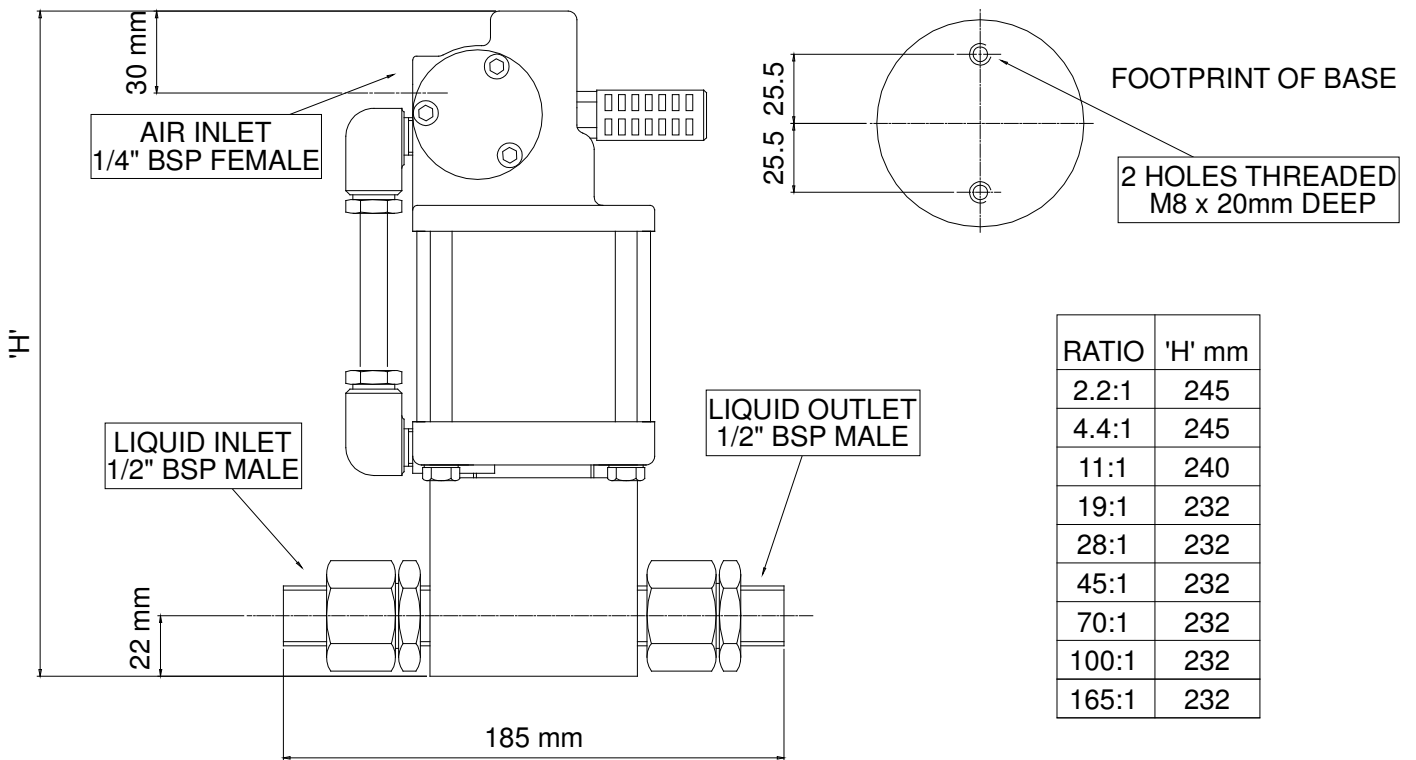

Trojan Type - 'J' Pump Dimensions.

The Trojan Type 'J' can also be supplied in the form of a complete, ready to use Powerpack.
Contact your supplier for more details.