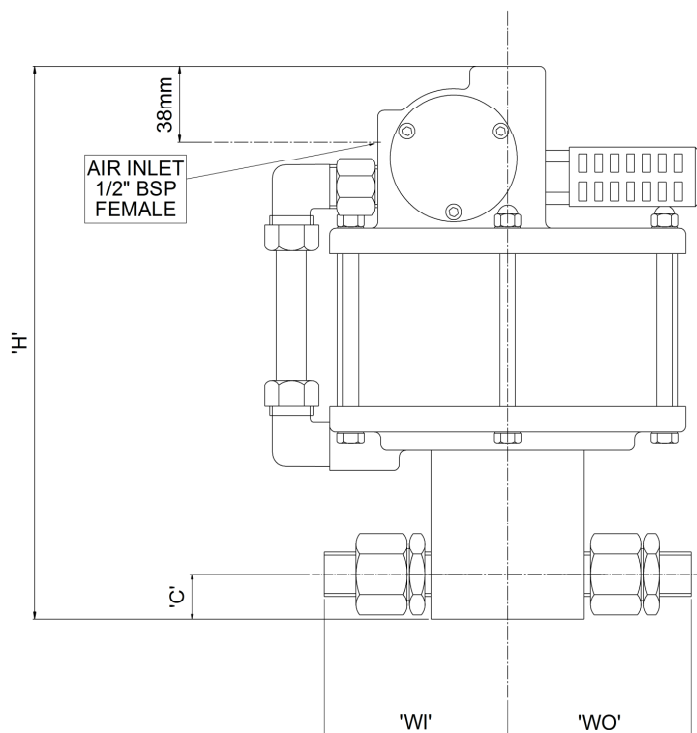

The Trojan Type 'M' air driven pumps, are a tried and tested series of units designed to deliver a wide range of fluids to pressures up to 2660 bar. The range features

- 12 models ranging from 29 bar to 2,660 bar.
 - Volume outputs from 0 to 37 litres/minute.
 - Minimum air pressure required to start pump will be up to 1 bar.
 - Low pressure running version available.
 - Available in portable pressure test packages.
 - Stainless steel wetted parts
 - Suitable for pumping water, oil and a wide range of fluids.
 - Automatic stall against a closed outlet with no air consumption, automatic re-start.
 - ATEX II, Cat. 2, GD T5
- Powered by any fixed or portable compressed air source up to 8 bar.
 - Infinitely variable capacity and discharge pressure by simple regulation of air supply.

Trojan Type – 'M' RATIO 1:	4.4	9.9	13.8	17.6	28	38	53	79	114	159	256	400
OUTPUT/CYCLE CC	195	86	62	48	30	22	16	10	7	5	3	2
MAXIMUM FREE FLOW litres/minute	37	23	15	11	7.3	5.8	3.8	2.8	1.8	1.5	0.84	0.58
MAX. OUTPUT PRESSURE (BAR) (With an air supply of 7 bar)	29	65	90	115	185	250	350	525	755	1055	1700	2660

Trojan Type 'M' Pump, Dimensions.

RATIO	'H' mm	'WI' mm	'WO' mm	'C' mm	LIQUID INLET	LIQUID OUTLET
4.4:1	311	120	116	28	1" BSP	3/4" BSP
9.9:1	303	114	110	28	1" BSP	3/4" BSP
13.8:1	292	114	110	28	1" BSP	3/4" BSP
17.6:1	284	110	92	28	3/4" BSP	1/2" BSP
28:1	279	110	92	28	3/4" BSP	1/2" BSP
38:1	276	110	92	28	3/4" BSP	1/2" BSP
53:1	262	92	92	22	1/2" BSP	1/2" BSP
79:1	262	92	92	22	1/2" BSP	1/2" BSP
114:1	262	92	92	22	1/2" BSP	1/2" BSP
159:1	262	92	92	22	1/2" BSP	1/2" BSP
256:1	262	92	104	22	1/2" BSP	3/4" UNF fem.
400:1	268	92	104	22	1/2" BSP	3/4" UNF fem.