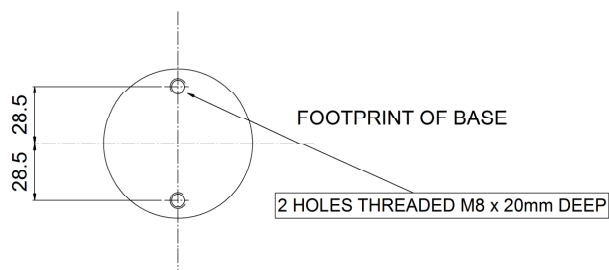

Trojan Type 'M' Pump, Dimensions.

RATIO	'H' mm	'WI' mm	'WO' mm	'C' mm	LIQUID INLET	LIQUID OUTLET
4.4:1	311	120	116	28	1" BSP	3/4" BSP
9.9:1	303	114	110	28	1" BSP	3/4" BSP
13.8:1	292	114	110	28	1" BSP	3/4" BSP
17.6:1	284	110	92	28	3/4" BSP	1/2" BSP
28:1	279	110	92	28	3/4" BSP	1/2" BSP
38:1	276	110	92	28	3/4" BSP	1/2" BSP
53:1	262	92	92	22	1/2" BSP	1/2" BSP
79:1	262	92	92	22	1/2" BSP	1/2" BSP
114:1	262	92	92	22	1/2" BSP	1/2" BSP
159:1	262	92	92	22	1/2" BSP	1/2" BSP
256:1	262	92	104	22	1/2" BSP	3/4" UNF fem.
400:1	268	92	104	22	1/2" BSP	3/4" UNF fem.