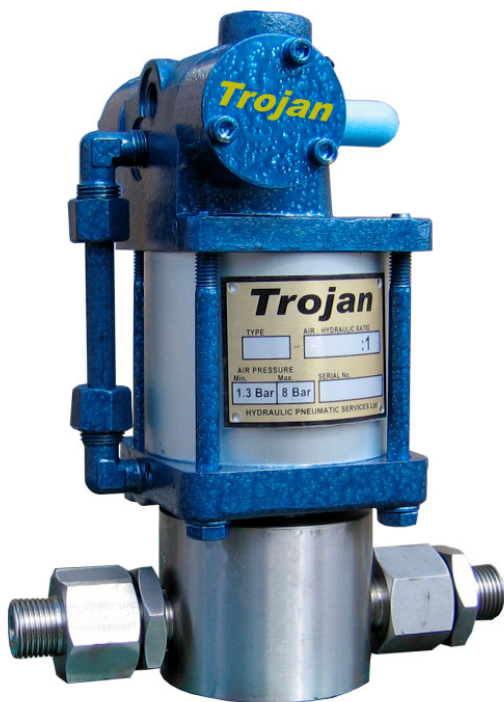

Hydraulic Pneumatic Services Ltd
Unit 17,
King Street Industrial Estate,
Middlewich, Cheshire,
CW10 9LF (UK)
Tel: +44 (0)1606 835725
Fax: +44 (0)1606 737358
www.pressure-pumps.co.uk

Trojan Type 'J'

Trojan Type - 'J'

The smallest pump in the **Trojan** range, the **Type 'J'** is ideal for the smaller capacity applications. These air-operated pumps, are principally designed for pressure testing application but are also used by many OEM customers. The **Trojan Type 'J'** range, offers:

1. Nine ratios ranging from 14 bar to 1,095 bar.
   - Volume outputs from 0.4 to 14 litres/minute.
   - Minimum air pressure required to start standard pump will be up to 1 bar.
   - Low pressure running version available.
   - Available in portable pressure test packages.
   - Stainless steel wetted parts
   - Suitable for pumping water, oil and a wide range of fluids.
   - Automatic stall against a closed outlet with no air consumption, automatic re-start.
   - ATEX II, Cat. 2, GD T5
2. Powered by any fixed or portable compressed air source up to 8 bar.
   - Infinitely variable capacity and discharge pressure by simple regulation of air supply.

RATIO 1:	2.2	4.4	11	19	28	45	70	100	165
OUTPUT/CYCLE CC	48	48	19	10	7.5	4.5	3.0	2.1	1.3
MAXIMUM FREE FLOW litres/minute	10	14	5	3.2	2.4	1.4	0.9	0.6	0.4
MAX OUTPUT PRESSURE (BAR) (With an air supply of 7 bar)	14	29	73	126	185	290	465	665	1095